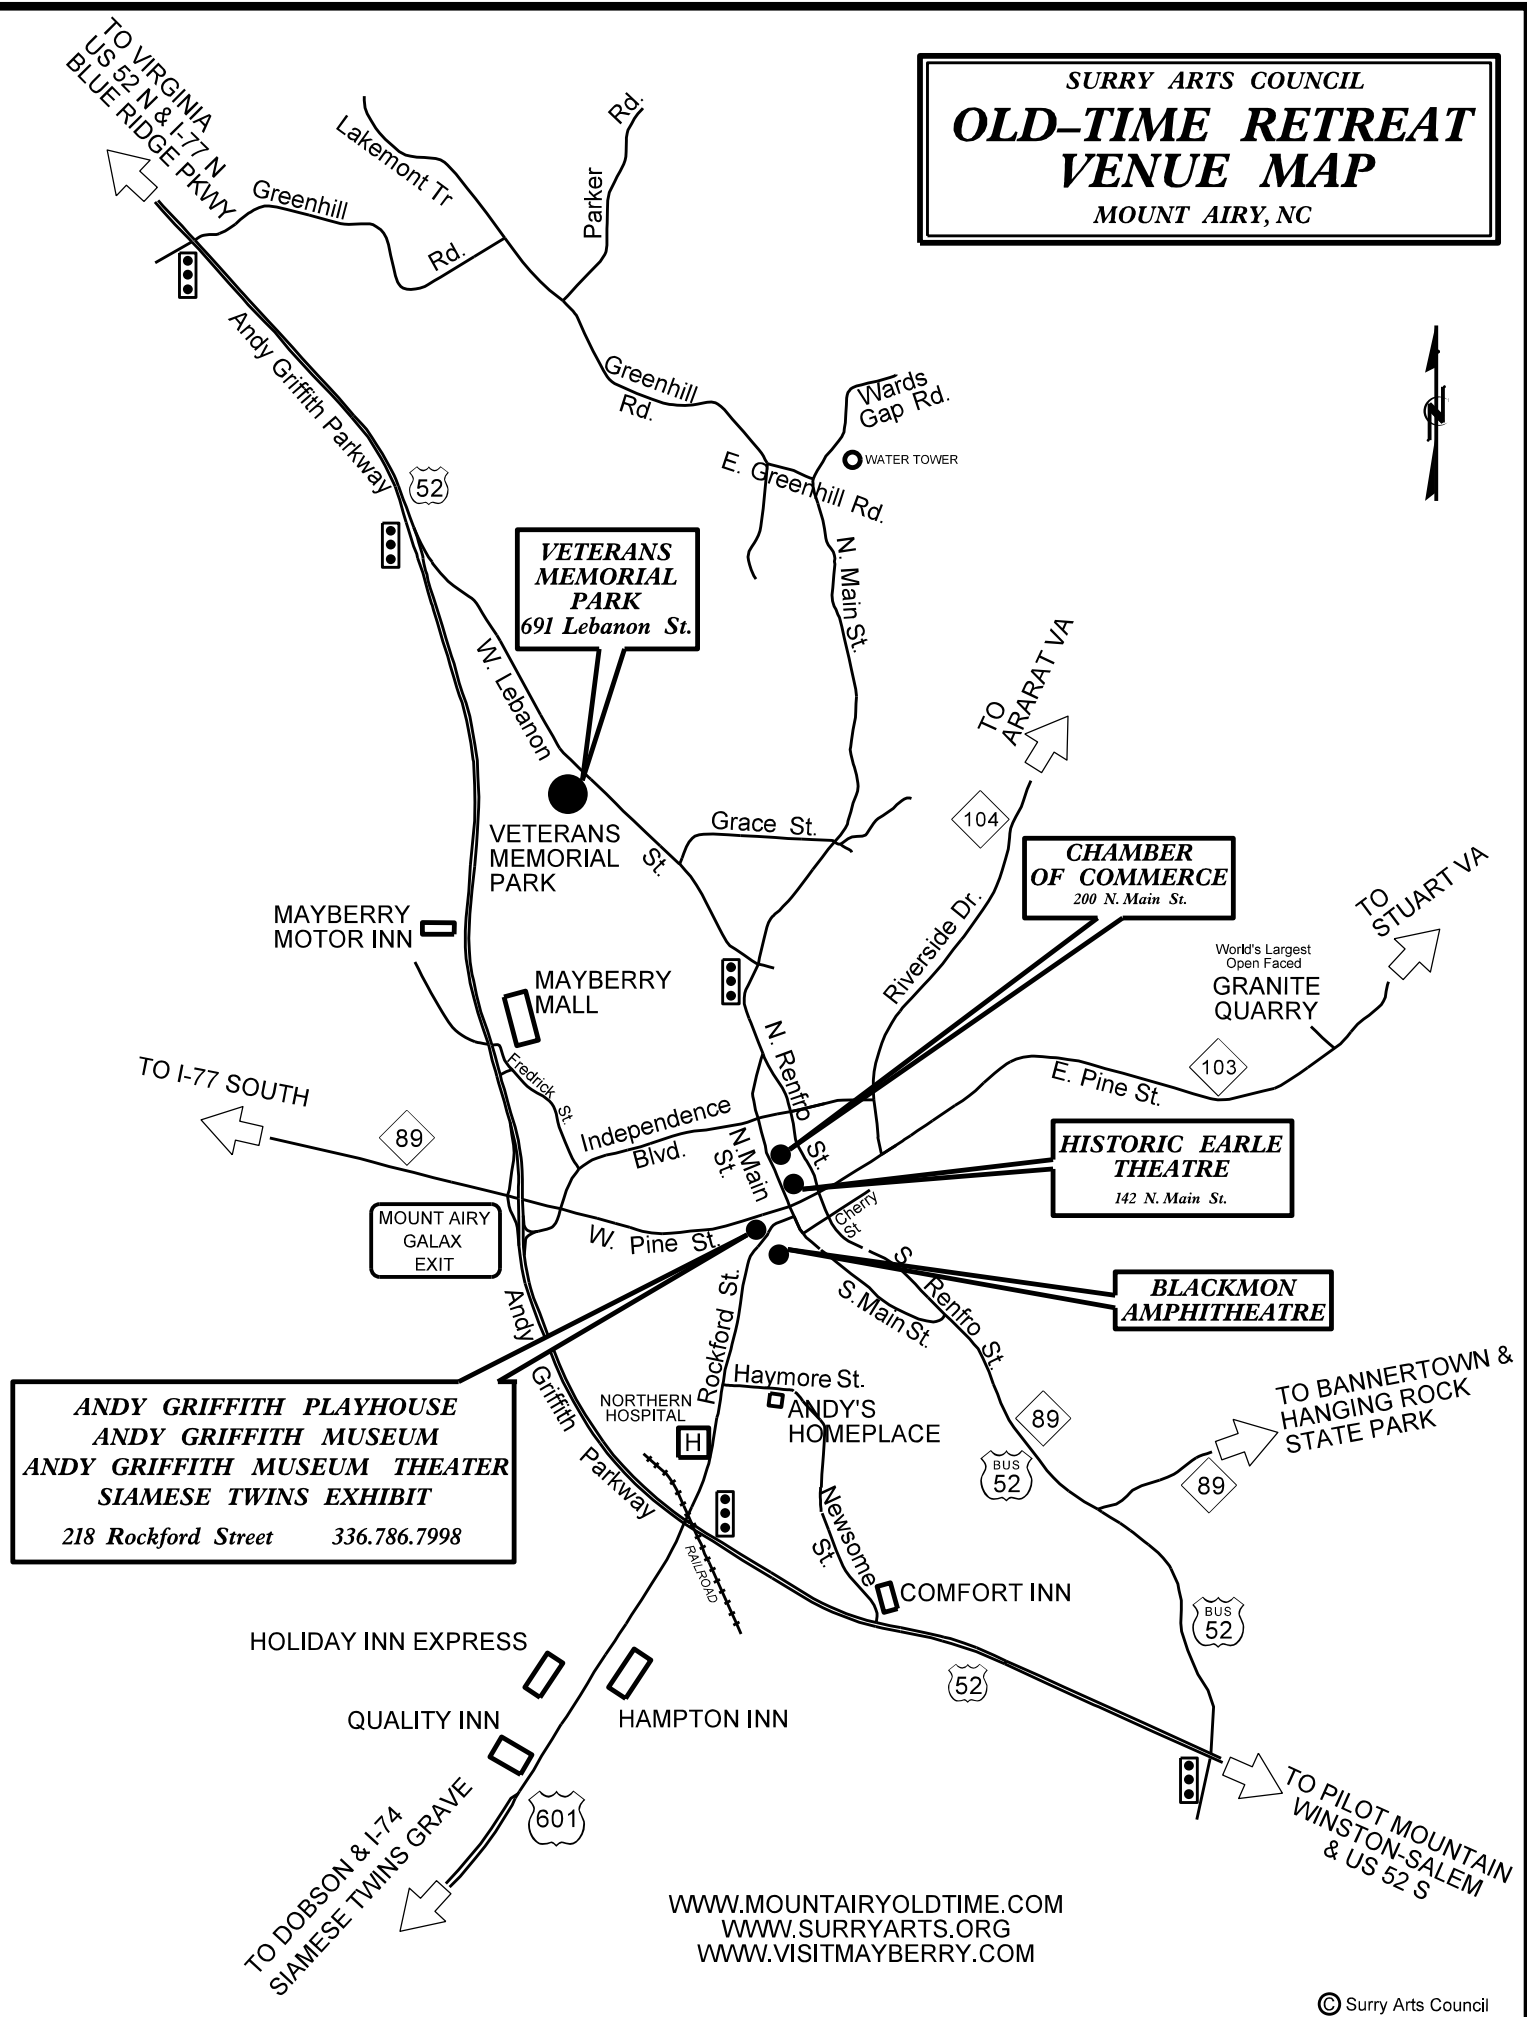

SURRY ARTS COUNCIL
OLD-TIME RETREAT
VENUE MAP
 MOUNT AIRY, NC

ANDY GRIFFITH PLAYHOUSE
ANDY GRIFFITH MUSEUM
ANDY GRIFFITH MUSEUM THEATER
SIAMESE TWINS EXHIBIT
 218 Rockford Street 336.786.7998

VETERANS MEMORIAL PARK
 691 Lebanon St.